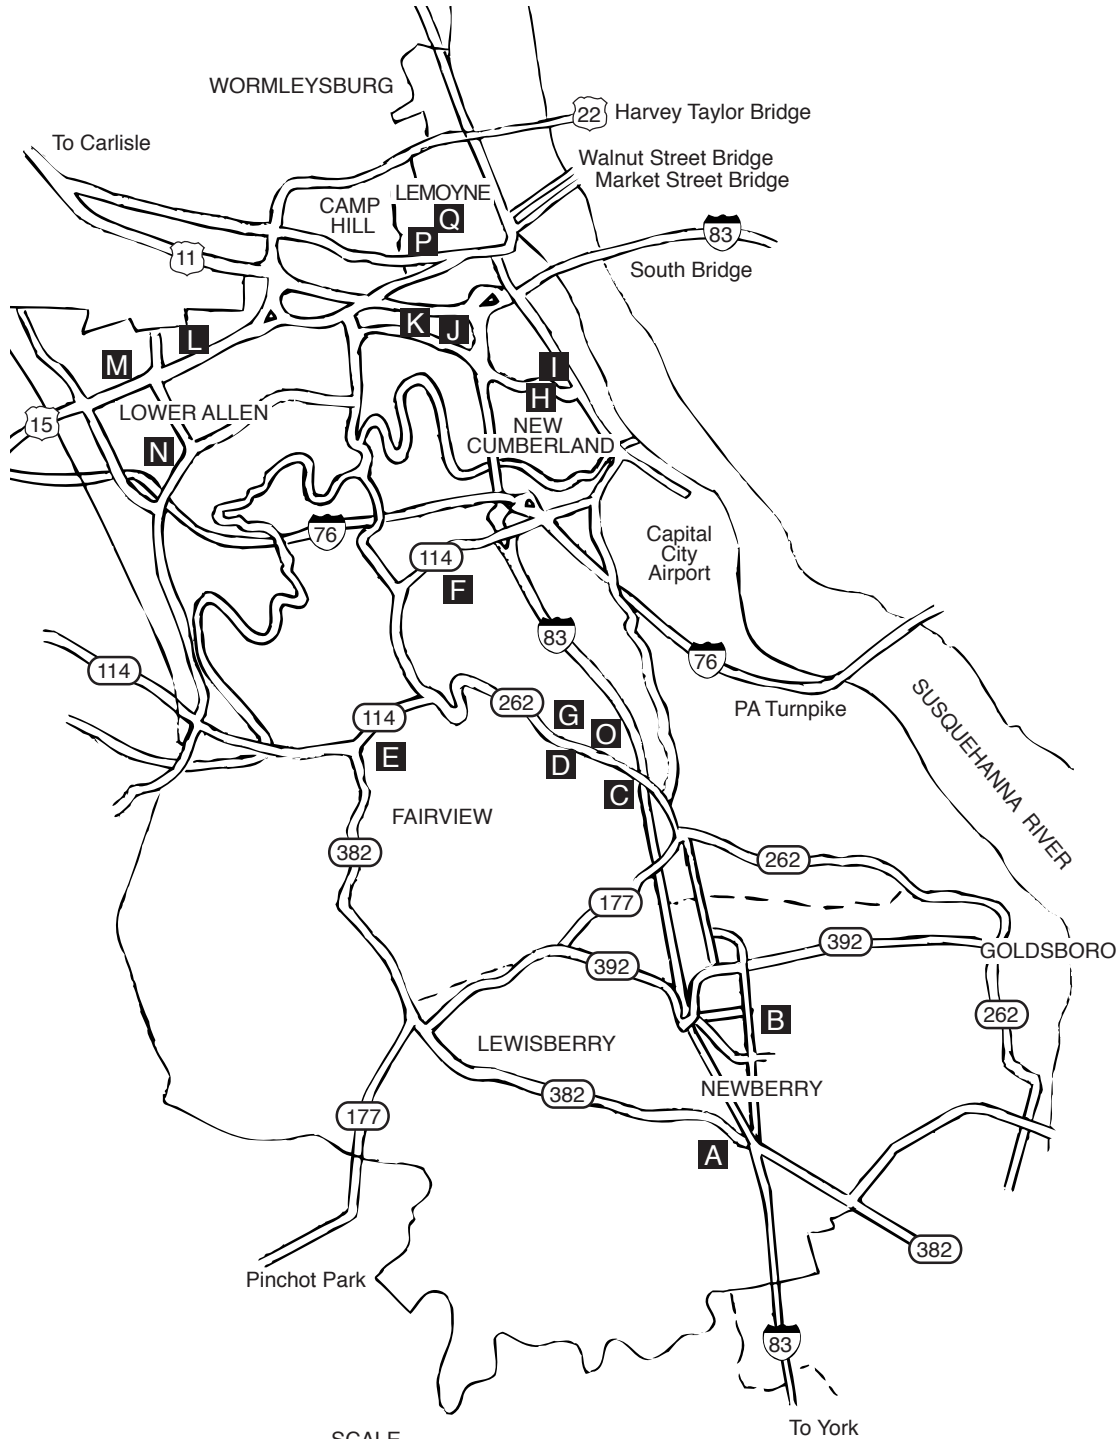

# West Shore School District Map

- |                              |                                 |                                  |
|------------------------------|---------------------------------|----------------------------------|
| <b>A</b> Newberry Elementary | <b>G</b> Crossroads M.S.        | <b>M</b> Allen M.S.              |
| <b>B</b> Red Mill Elementary | <b>H</b> Hillside Elementary    | <b>N</b> Rossmoyne Elementary    |
| <b>C</b> Fishing Creek Elem. | <b>I</b> New Cumberland M.S.    | <b>O</b> Administration Building |
| <b>D</b> Red Land H.S.       | <b>J</b> Cedar Cliff H.S.       | <b>P</b> Lemoyne Middle School   |
| <b>E</b> Mt. Zion Elementary | <b>K</b> Highland Elementary    | <b>Q</b> Washington Hts. Elem.   |
| <b>F</b> Fairview Elementary | <b>L</b> Lower Allen Elementary |                                  |