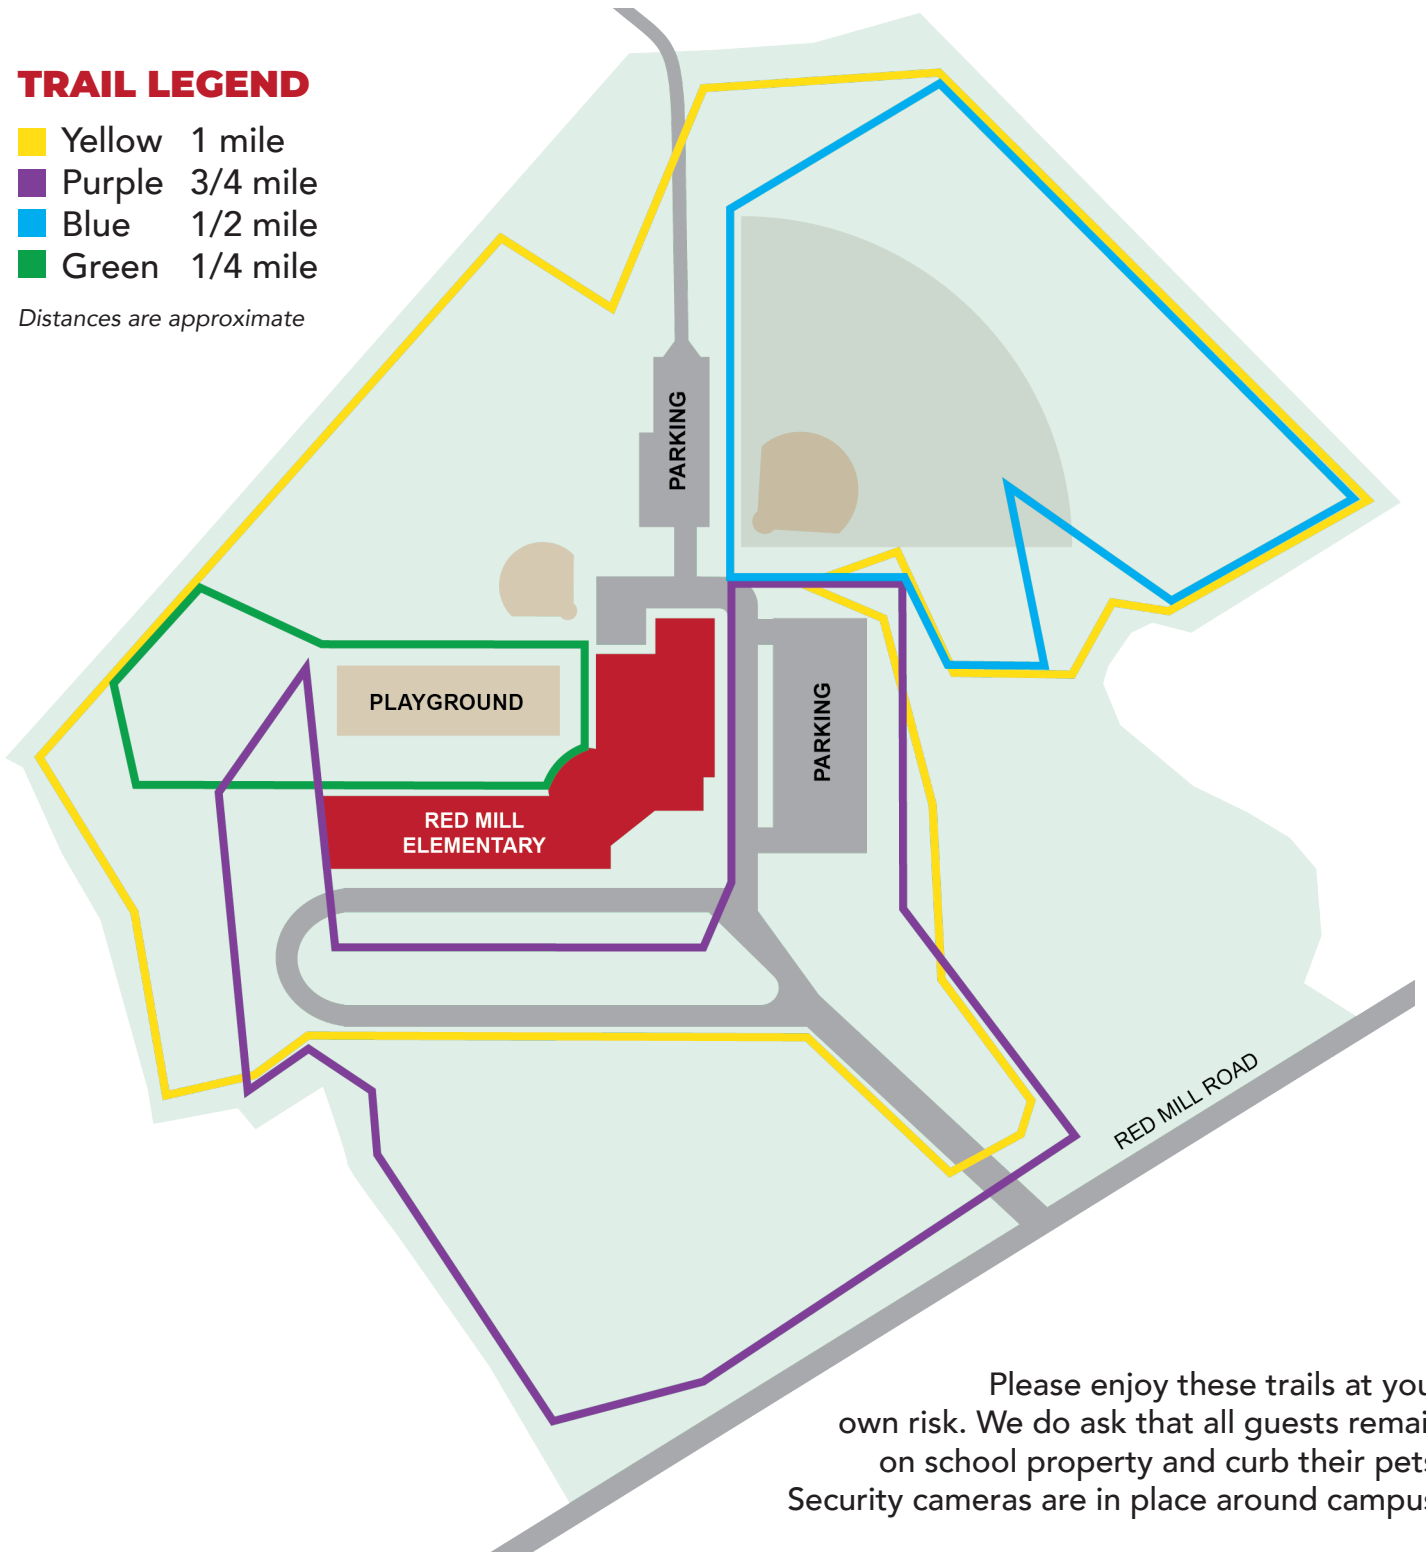

RED MILL ELEMENTARY WALKING TRAILS

TRAIL LEGEND

- Yellow 1 mile
- Purple 3/4 mile
- Blue 1/2 mile
- Green 1/4 mile

Distances are approximate

Please enjoy these trails at your own risk. We do ask that all guests remain on school property and curb their pets. Security cameras are in place around campus.