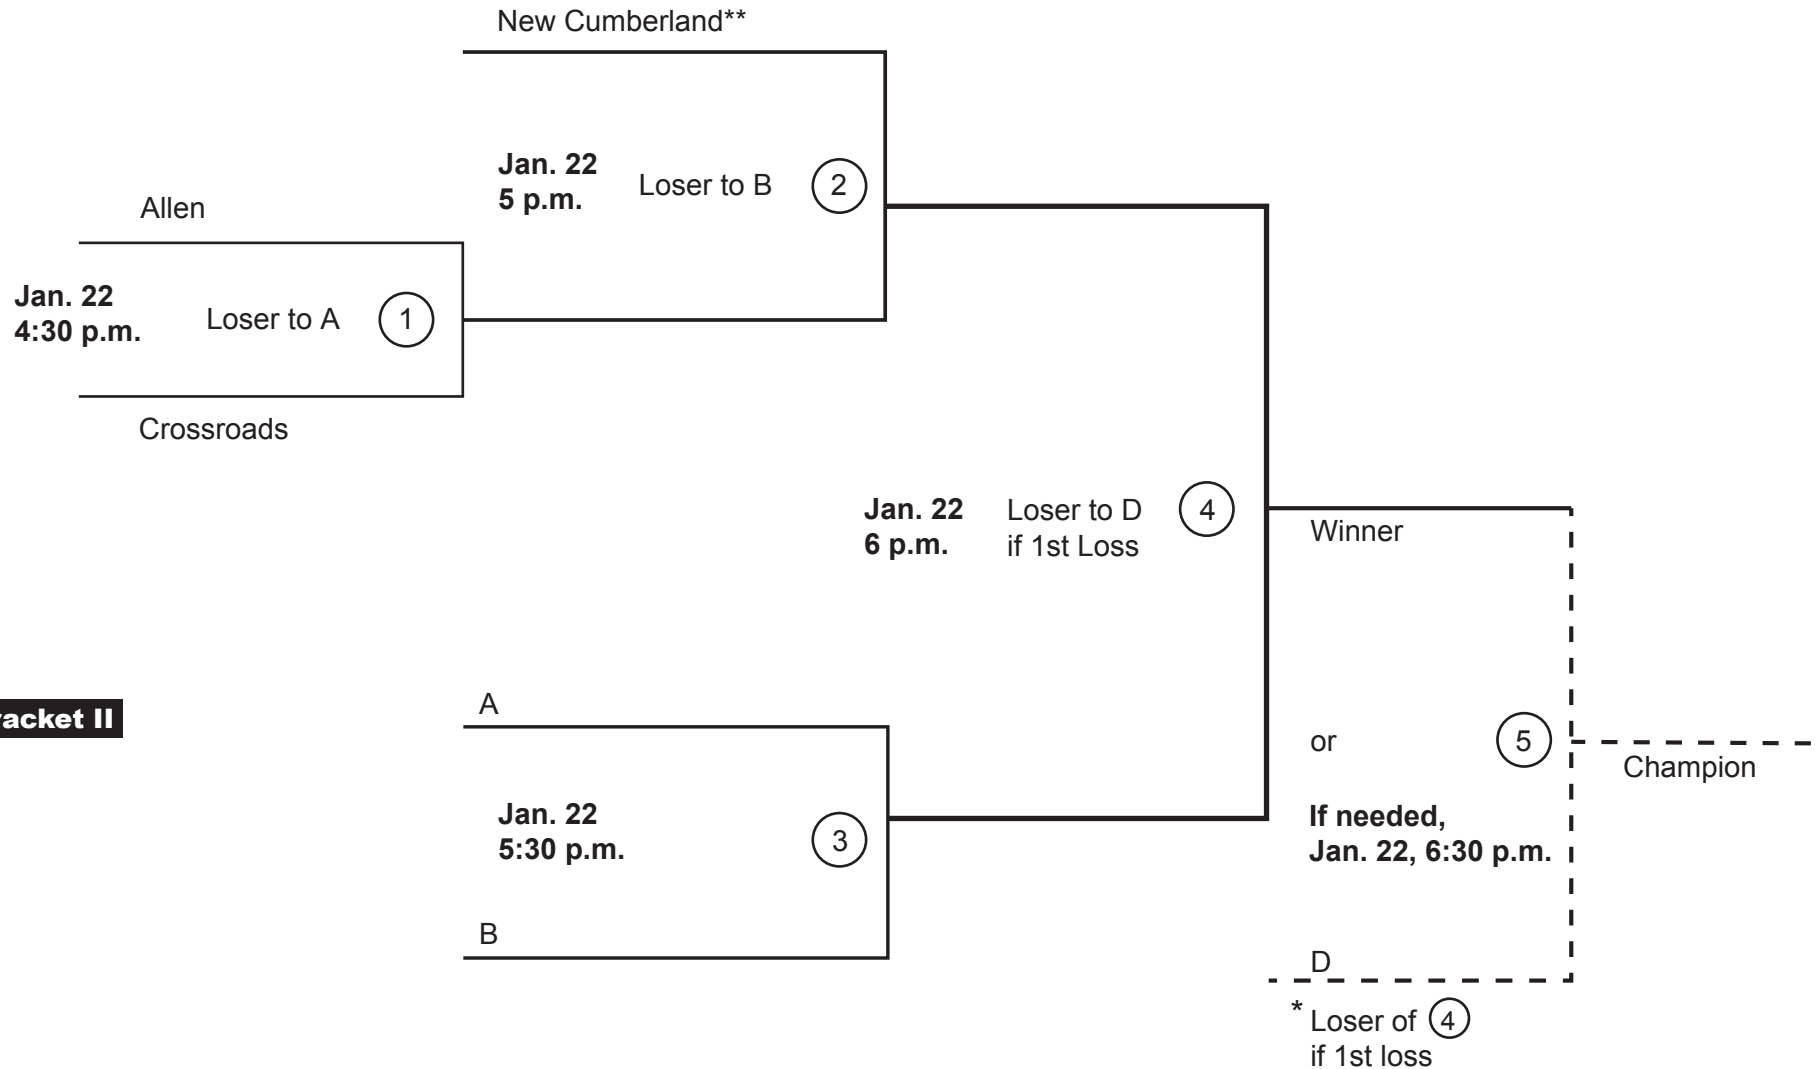

WEST SHORE FOUNDATION • &\$%- ACADEMIC BOWL

8th Grade • 3 Team Double Elimination Bracket

Bracket I

* See page 3 of the Academic Bowl Guidelines for rules regarding Double Elimination.

** In cases where the number of teams at the start of the tournament is not divisible by two, one team will receive a bye in the first round entitling them to advance to the second round automatically without playing.