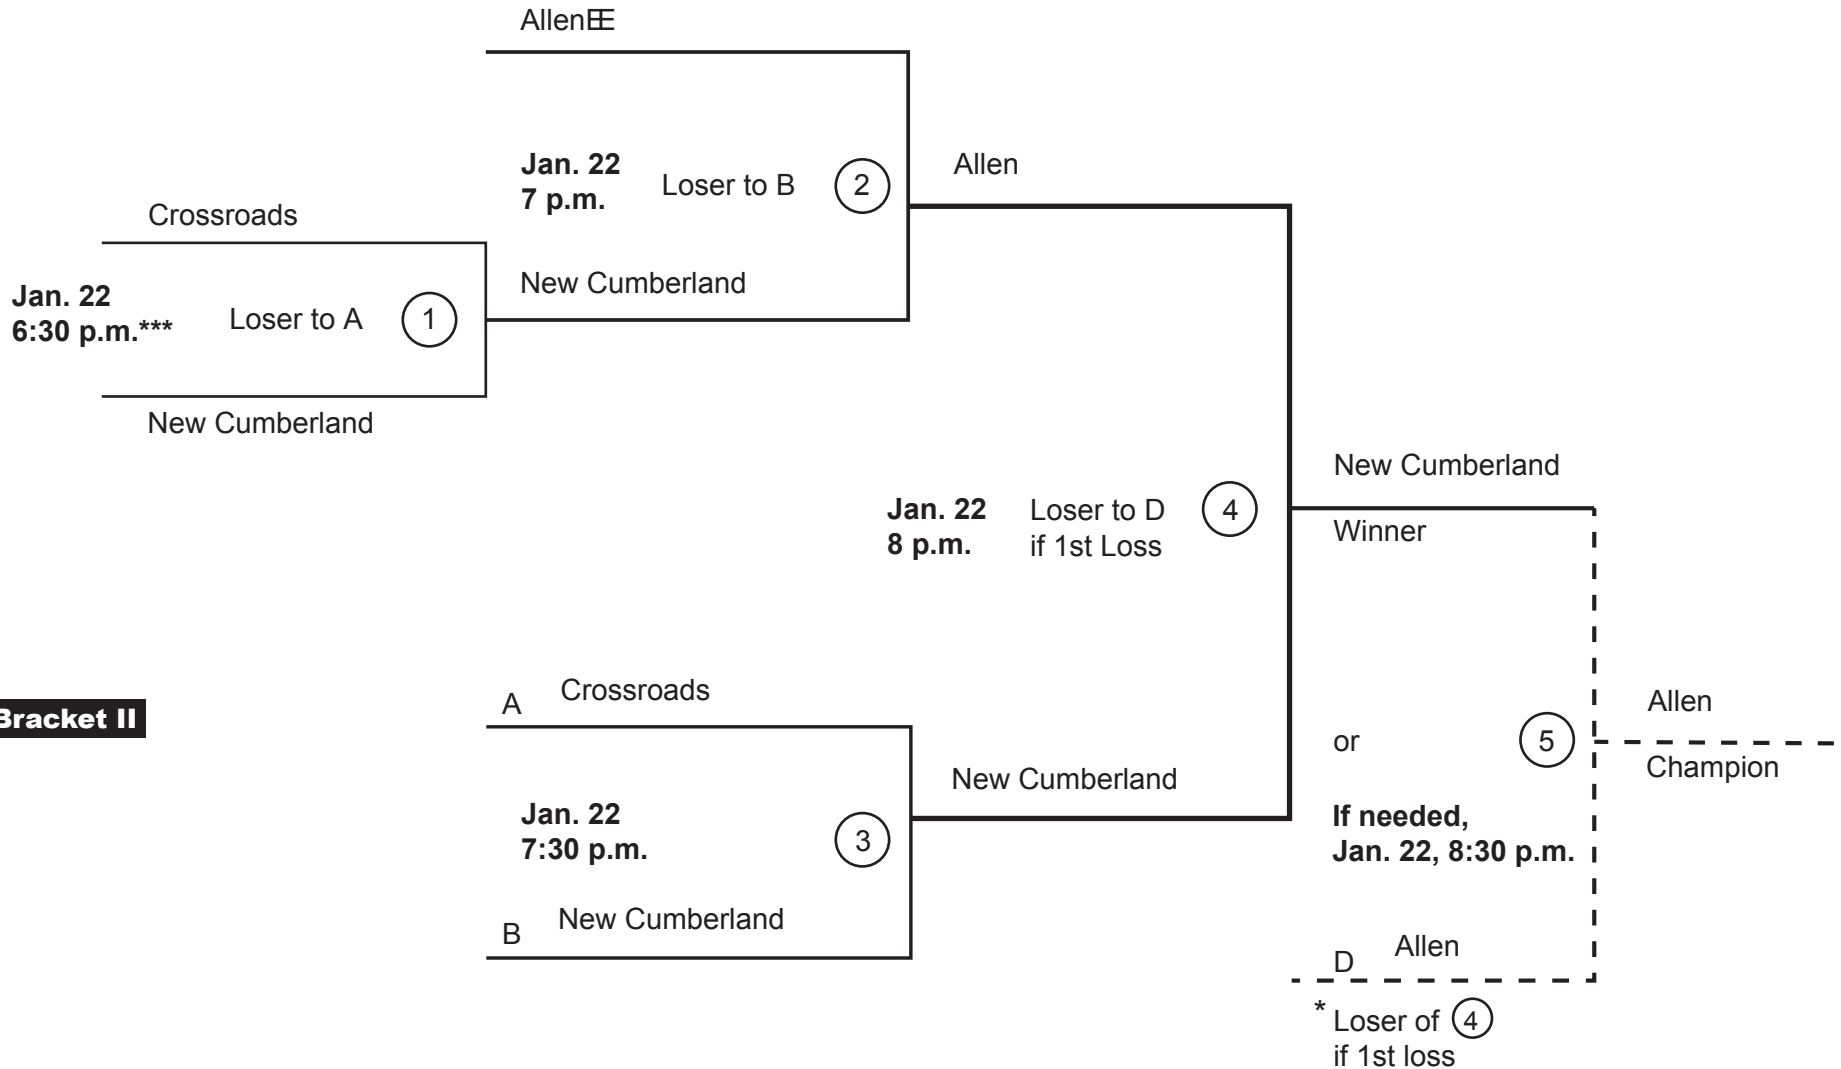

# WEST SHORE FOUNDATION • &\$%- ACADEMIC BOWL

## 7th Grade • 3 Team Double Elimination Bracket

### Bracket I