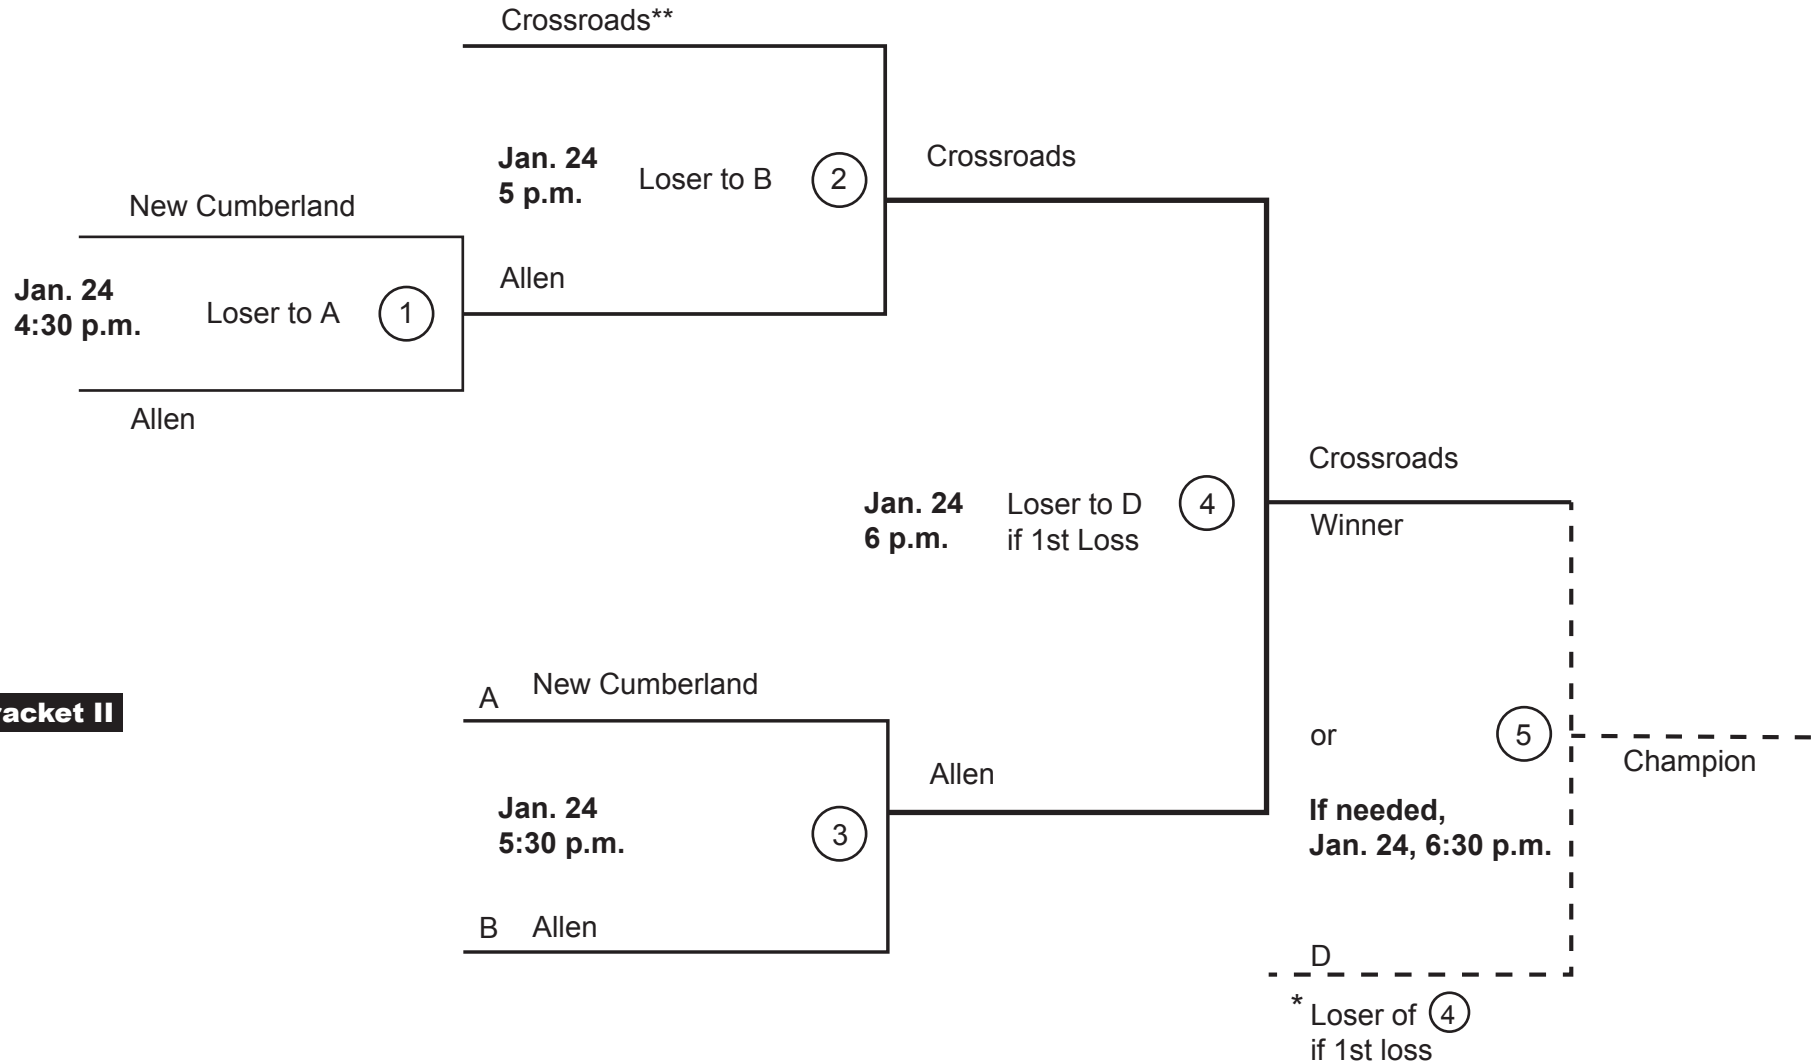

WEST SHORE FOUNDATION • &\$%- ACADEMIC BOWL

6th Grade • 3 Team Double Elimination Bracket

Bracket I

* See page 3 of the Academic Bowl Guidelines for rules regarding Double Elimination.

** In cases where the number of teams at the start of the tournament is not divisible by two, one team will receive a bye in the first round entitling them to advance to the second round automatically without playing.